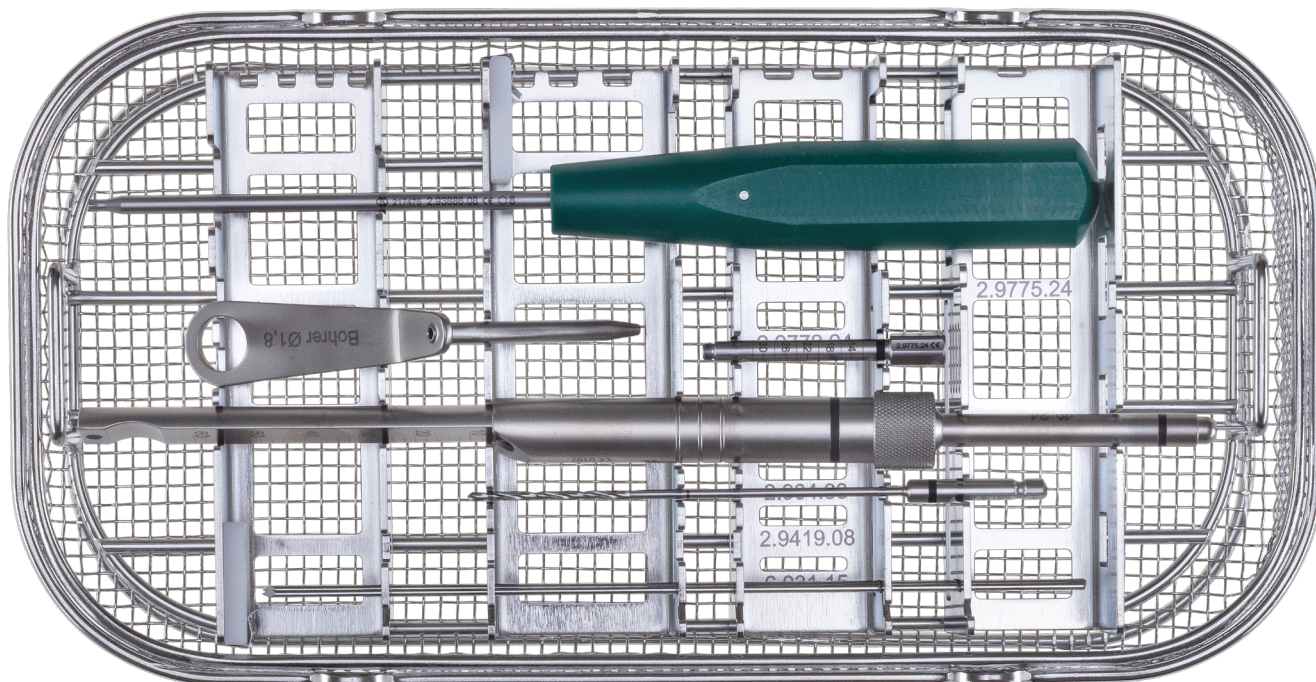

Set Instruments 2.4 SL

for screws Ø 2.4 mm; Set no. 19.024.001

Set no. 19.024.001  Six lobe

Item no.	Item description	Quant.
Instruments		
2.904.33	drill bit for quick coupling; Ø1.8 x 105 mm; spiral length 30 mm; double spiral	1
2.953.24	gauge with clasp for screws Ø 2.4 mm; measuring range 60 mm	1
2.9775.24	drill guide; Ø 2.4 mm double cone; angle-stable	2
2.93886.08	screwdriver hexalobe size 8; PPSU-handle; length 180 mm	1
10.500.24	drill guide with handle for standard screwing 2.4; length 45 mm	1

Item no.	Item description	Quant.
Wires		
6.031.15	Kirschner wire with trocar point and round end; Ø 1.5 x 150 mm; stainless steel	5
Container		
19.024.01	Perforated autoclavable container for Instruments 2.4	1

Can be combined with: 19.117.00 Dist. radius plate 2.4 vas SL T SET
 19.117.00PS Dist. radius plate 2.4 vas SL T IMPLANTS sterile MIN
 19.117.00PS+ Dist. radius plate 2.4 vas SL T IMPLANTS sterile