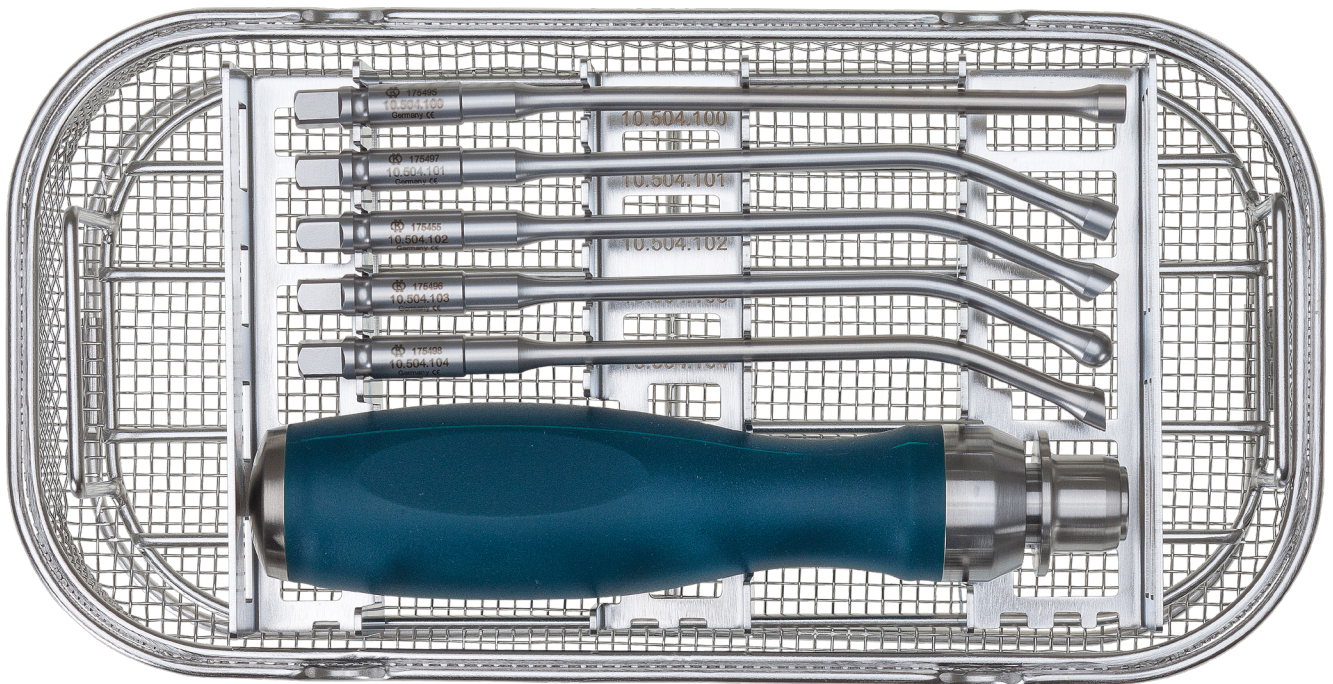

# Set Pestles

Set no. 19.493.30

Set no. 19.493.30

Item no.	Item description	Quant.
Instruments – pestles		
pestle; 1/4"-coupling; length 150 mm		
10.504.100	head straight 7 mm	1
10.504.101	angled 25°; head straight 7 mm	1
10.504.102	angled +25°; head beveled 7 mm	1
10.504.103	angled 25°; head round 7 mm	1
10.504.104	angled -25°; head beveled 7 mm	1

Item no.	Item description	Quant.
Instruments – handle		
10.307.03	Handle with 1/4" coupling; length 162	1

Container		
19.492.30	perf. autoclavable container with inset for pestle	1